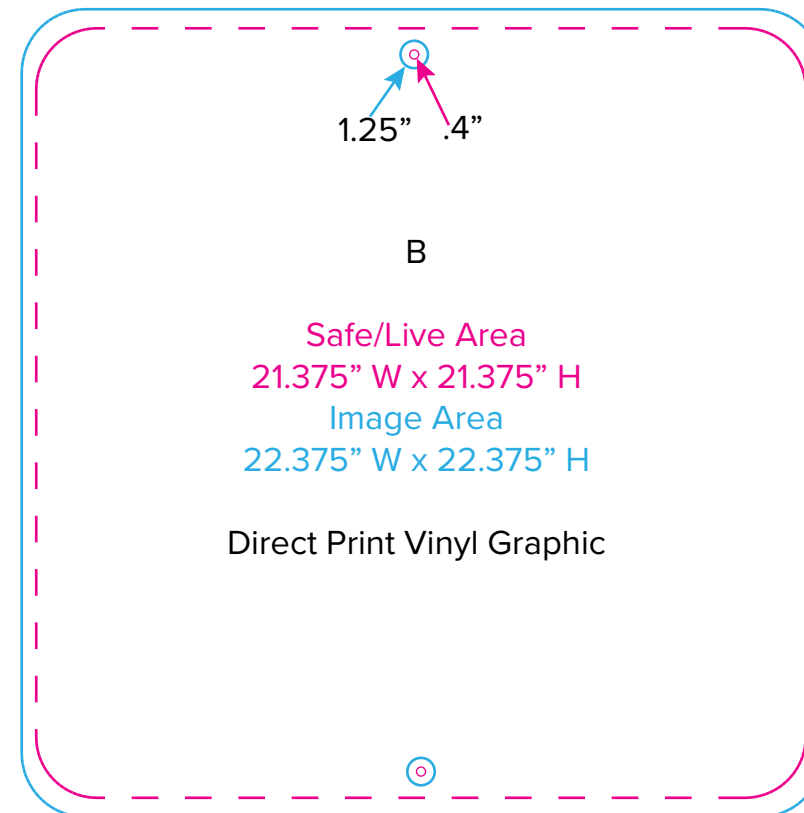

Graphic Template Wireless Charging Station – Direct Print Vinyl Graphics

NOTE: All Raster Art (jpg, tiff,psd, png, etc.) must be at least 100 dpi at print size.
Standard kits are often customized. Please check with Customer Service to ensure that this template matches your specific job.