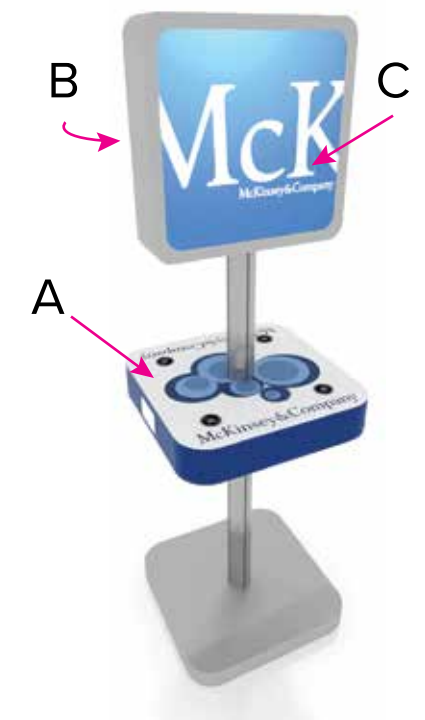

Graphic Template Wireless Charging Station – Direct Print Vinyl Graphics

NOTE: All Raster Art (jpg, tiff,psd, png, etc.) must be at least 100 dpi at print size.
Standard kits are often customized. Please check with Customer Service to ensure that this template matches your specific job.