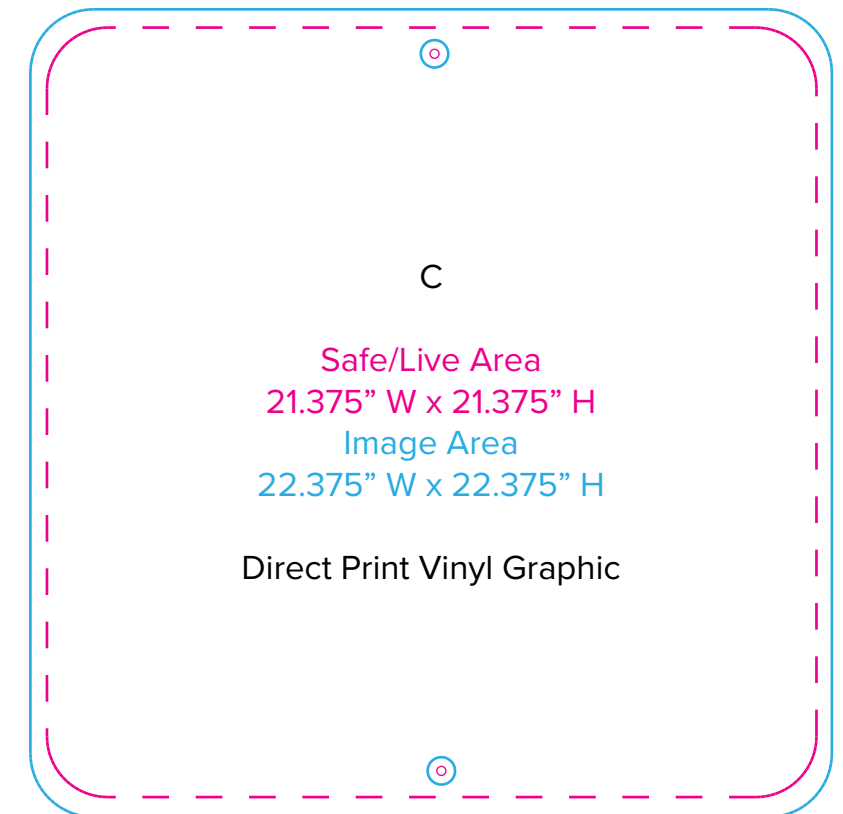

Graphic Template Wireless Charging Station – Direct Print Vinyl Graphics

NOTE: All Raster Art (jpg, tiff,psd, png, etc.) must be at least 100 dpi at print size.
Standard kits are often customized. Please check with Customer Service to ensure that this template matches your specific job.