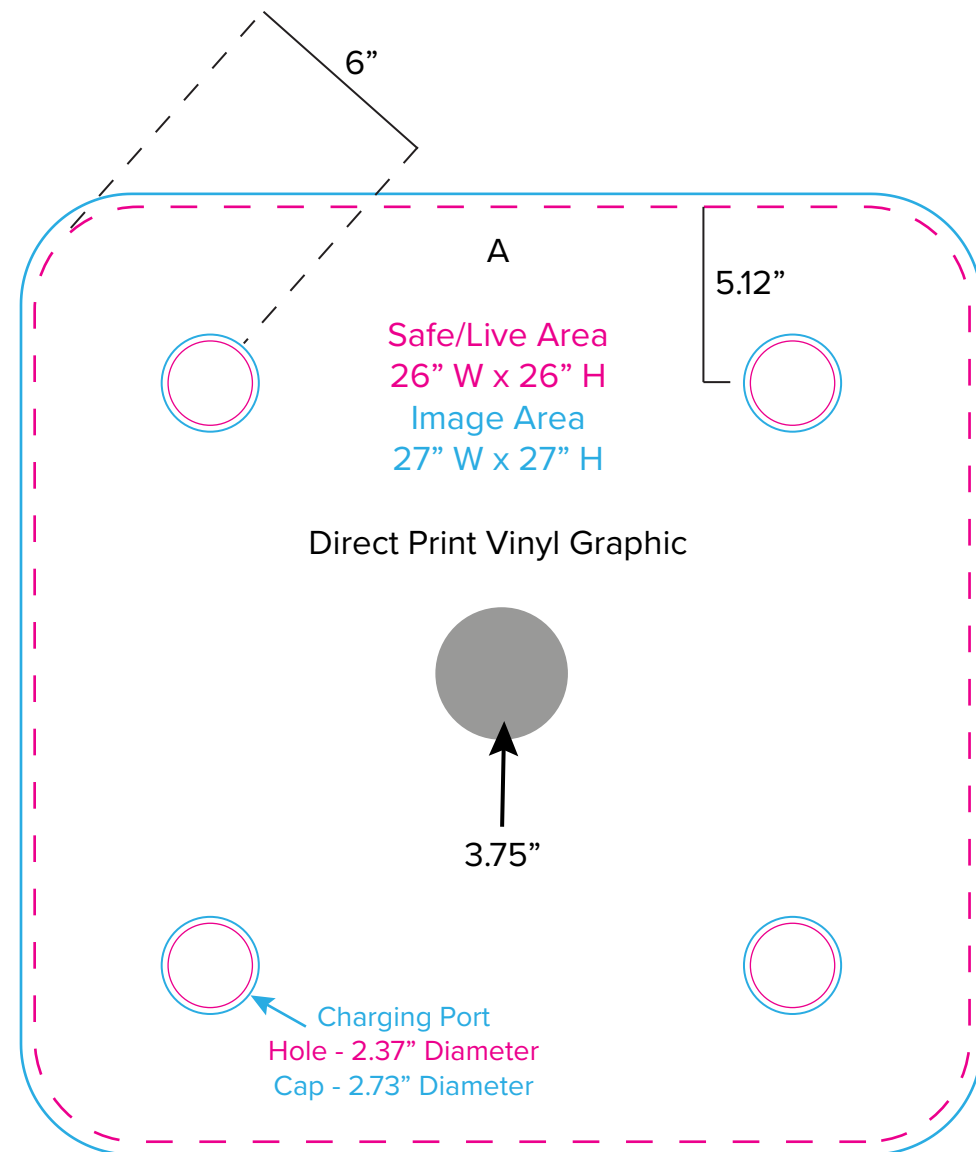

Graphic Template Wireless Charging Station – Direct Print Vinyl Graphics

NOTE: All Raster Art (jpg, tiff,psd, png, etc.) must be at least 100 dpi at print size.
Standard kits are often customized. Please check with Customer Service to ensure that this template matches your specific job.